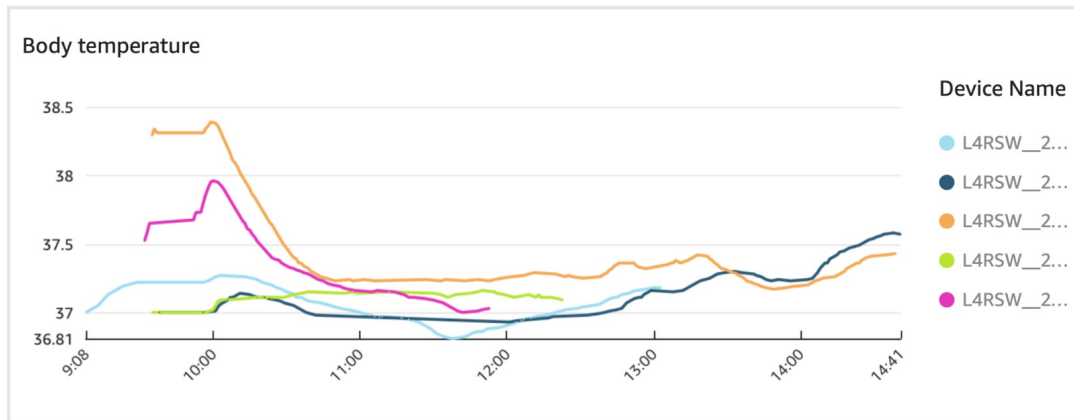

The cherry on the cake: all data is stored and available for RETEX, Training, reports