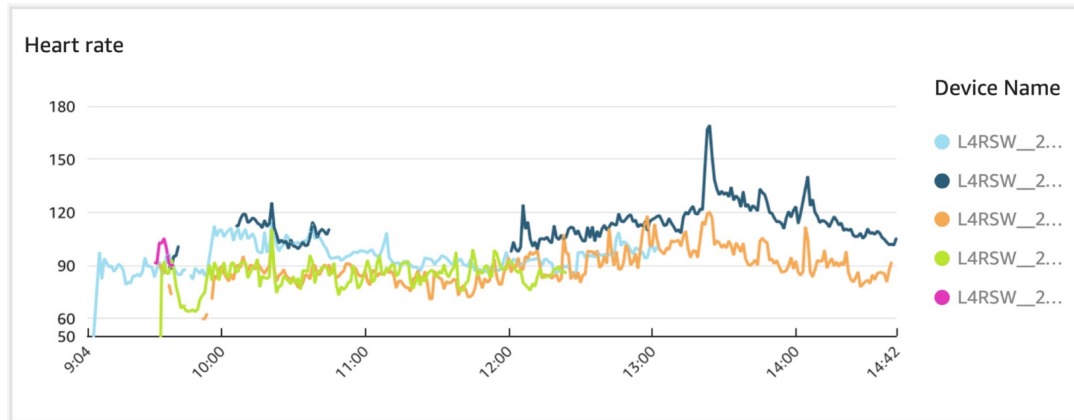

The cherry on the cake: all data is stored and available for RETEX, Training, reports