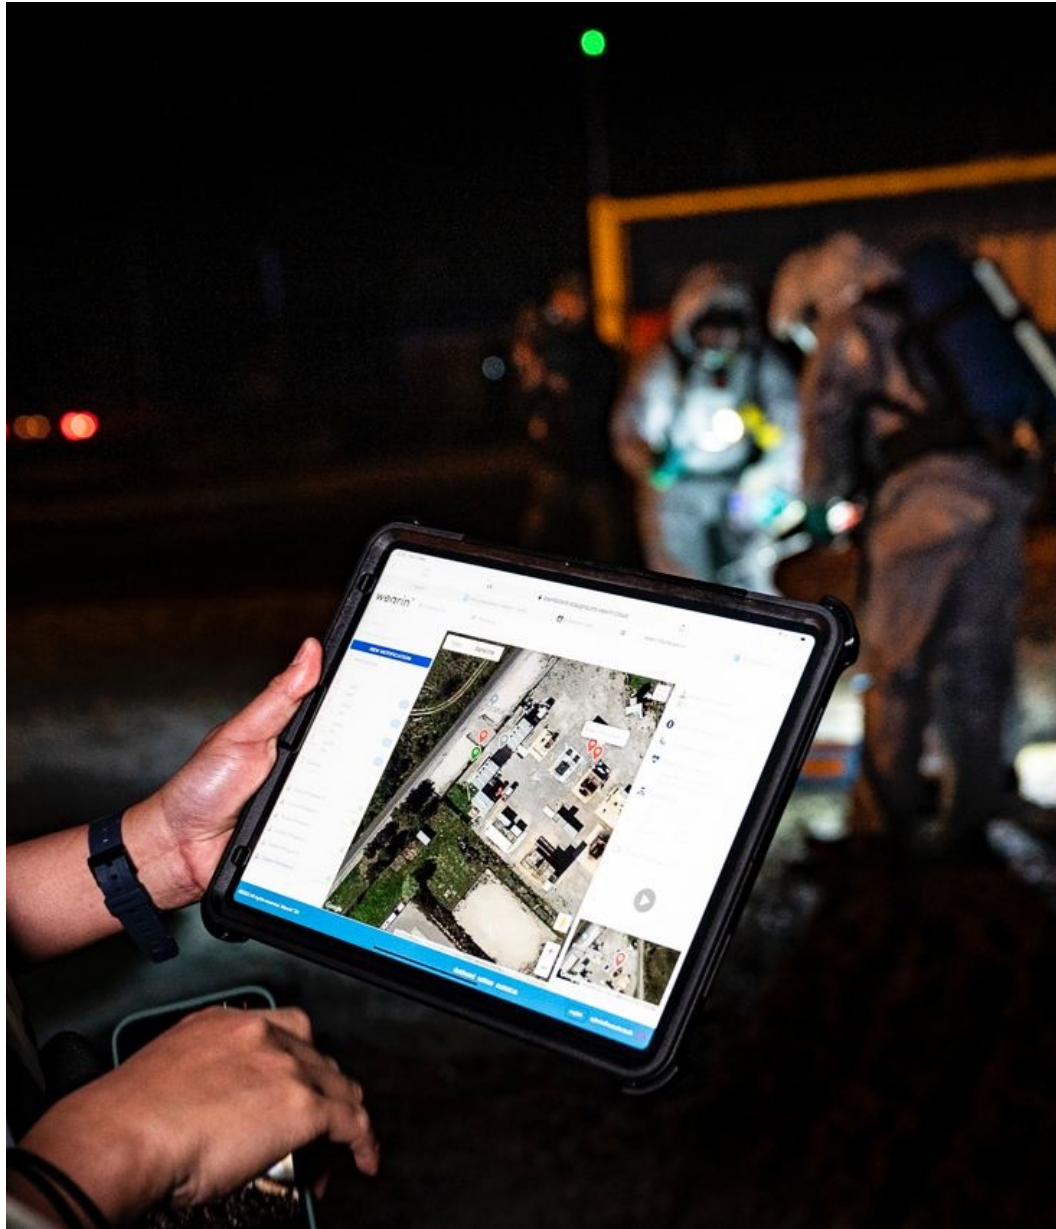

wearin'

What we do:

We capture and process multi-source real time data to provide Line of Command with secure information specifically designed to improve the protection and the coordination of field personnel