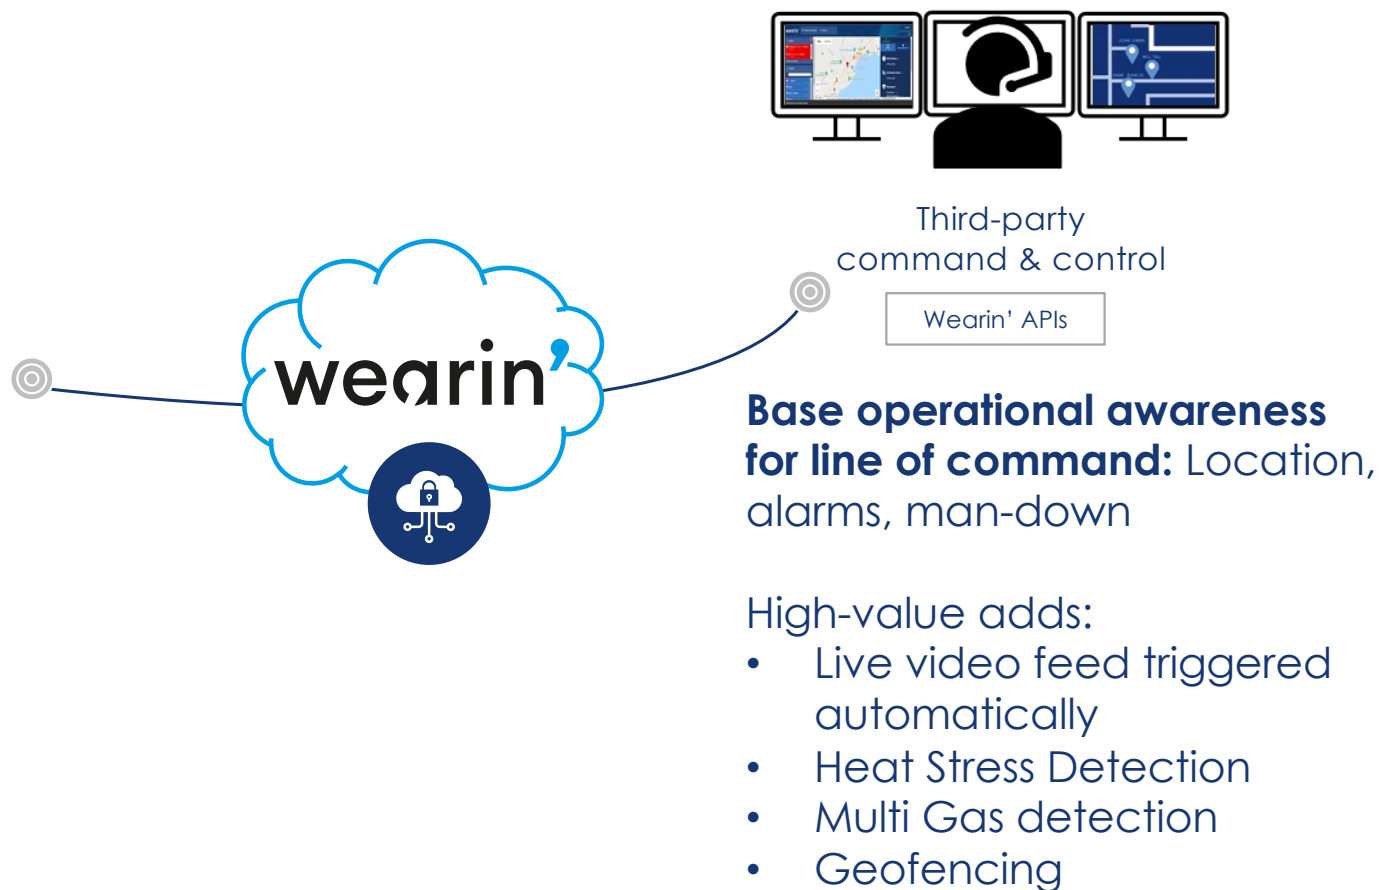

Solution | Operational awareness, from lone worker to large events

wearin'